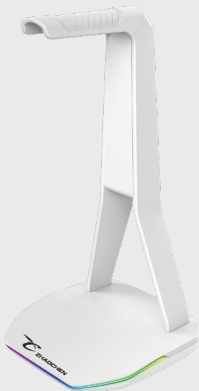

* Appearance: Cool, simple and generous.

GL-570

GAMING HEADSET

*High-sensitivity microphone, flexible and bendable for exact positioning.

*Turnable ear cup to adjust to the most comfortable position, Creates a firm grip on head while remaining comfortable.

GL-510

GAMING HEADSET

- * Appearance: Cool, simple and generous
- * Comfortable to wear : Lightweight design, retractable head beam, all-inclusive skin earmuffs.

GL-551

GAMING HEADSET

- * With metal outer ear shells, it is more textured.
- * 3D surround stereo sound
- * A shell full of technology feel with RGB luminescence.

GL-522

GAMING HEADSET

- * Appearance: Cool, simple and generous
- * Comfortable to wear : Lightweight design, retractable head beam, all-inclusive skin earmuffs.

GS-05

HEADPHONE STAND

- Input: Power source: USB C x 1
- Output: USB port A types x 2
- Lights: RGB
- Switch: Light
- Compatible Device Types: Laptop, PC
- Compatible Software Platforms: Windows, Mac OS

NEW
A
O
T
E

2.4 G / BLUETOOTH / WIRED
THREE VERSIONS

BLUETOOTH

GM-22

GAMING MICROPHONE

* High sensitivity microphone, transfers voice more precisely, clearly, smoothly.

GM-29

GAMING MICROPHONE